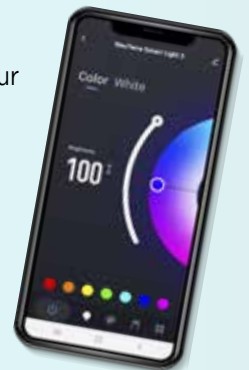

ARI-360RL

FEATURES

- Easy plug & play installation fits any above ground pool return
- Full 360° water flow adjustment and vortex flow for improved pool cleaning
- Brightest full color and pure white lighting available for above ground pools
- Works seamlessly with NeuTerra's ecosystem of DIY Smart LED lighting products
- 3-year warranty for your peace of mind

FLEXIBLE

Works in **ALL** environments and with **ALL** Above Ground Pools-New and Existing

CUSTOM

Sync all lights in your outdoor living space with lightshows, colors or to "dance" to music

SMART

Control lighting through your mobile device

CONTROLLED BY FREE APP

Sync and control all your NeuTerra LED Smart Lights from one single app to create endless colors and programmable shows that sync to the music from any nearby Bluetooth speaker.

ENGINEERED to PERFECTION... Innovative, Cutting Edge Design