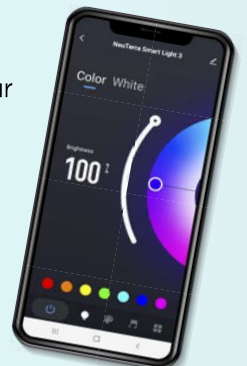

FLEXIBLE

Works in **ALL** environments and with **ALL** Above Ground Pools-New and Existing

CUSTOM

Sync all lights in your outdoor living space with lightshows, colors or to "dance" to music

SMART

Control lighting through your mobile device

CONTROLLED BY FREE APP

Sync and control all your NeuTerra LED Smart Lights from one single app to create endless colors and programmable shows that sync to the music from any nearby Bluetooth speaker.

SYNC LIGHTS & MUSIC! COMPATIBLE WITH: